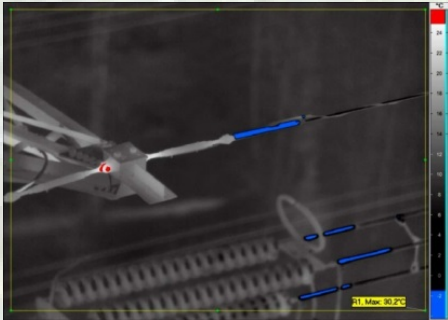

EKLUND INFRARED

Eklund Innovation Inc.

Dear Surveillance, Electric Utility, Helicopter and IR/UVC Professional.

Latest Update on the EIR/SWE 300HDIR 4-axis Gyro Stabilized Gimbal Camera:

The EIR/SweSystem Gimbal camera systems are now using a sophisticated High Resolution Radiometric Long Wave Infrared Camera in all the 300 and 400 type gimbals. With **1024x768 pixels sharpness** and fully radiometric capability, it has the highest picture quality available. Only from EIR/SWE! Its temperature readout can be set to max/min, area, spot etc.

The video camera section is **HD 1080** with HD-SDI output from the IFU unit.

The picture to the left shows a high resolution 1024x768 image with a max object temperature of only 30 degree C (86F) and with high contrast.

These Gimbal Cameras provides exact **temperature measurement** of the long wave heat radiation. An integrated GPS-system in the gimbal system shows the latitude and longitude coordinates.

The long wave thermal camera sees all the **radiated heat** from objects small to large. Perfect for power line patrol to find overheated splices and corroded connections, insulators, breakers, transformers and disconnects to name a few.

The picture to the right shows how we let the computer help us to fit the various cameras, laser range finders etc., into the SweSystem Gimbal housing. We can do custom installations of your cameras.

Picture to the left shows an EIR/SWE 300 installed on a Bell LongRanger helicopter with a nose mount.