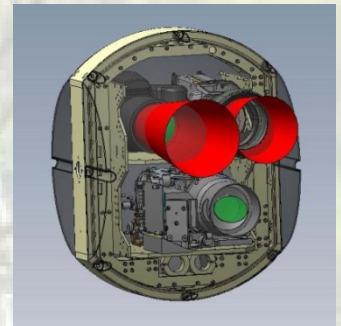

EKLUND INFRARED/Eklund Innovation Inc. represents SweSystem AB Gimbal Camera products in the USA and Canada.

Please contact us for the latest information on the camera system we can provide. The EIR/SWE Gimbal Cameras are well proven systems flying all over the world. (Even fixed wing)

EKLUND INFRARED/Eklund Innovation Inc. also **rent and sells the Ofil DayCor® Superb™ UVc Corona and Arcing Detection Cameras** made by Ofil Ltd. We rent on a **weekly or monthly** basis. Please contact us for pricing and availability.

Innovation, Performance, Reliability, Excellence.

Sincerely Yours, Jan K. Eklund
EKLUND INFRARED/Eklund Innovation Inc.
Your UV & IR Camera Specialists™
2985 Gordy Parkway, Marietta, GA 30066
Voice: 770-578-4435
Fax: 770-578-9899
Email: Info@EklundIR.com. Website: www.eklundir.com, www.coronacamerarental.com, www.swesystem.se

2011 A
08:01:5